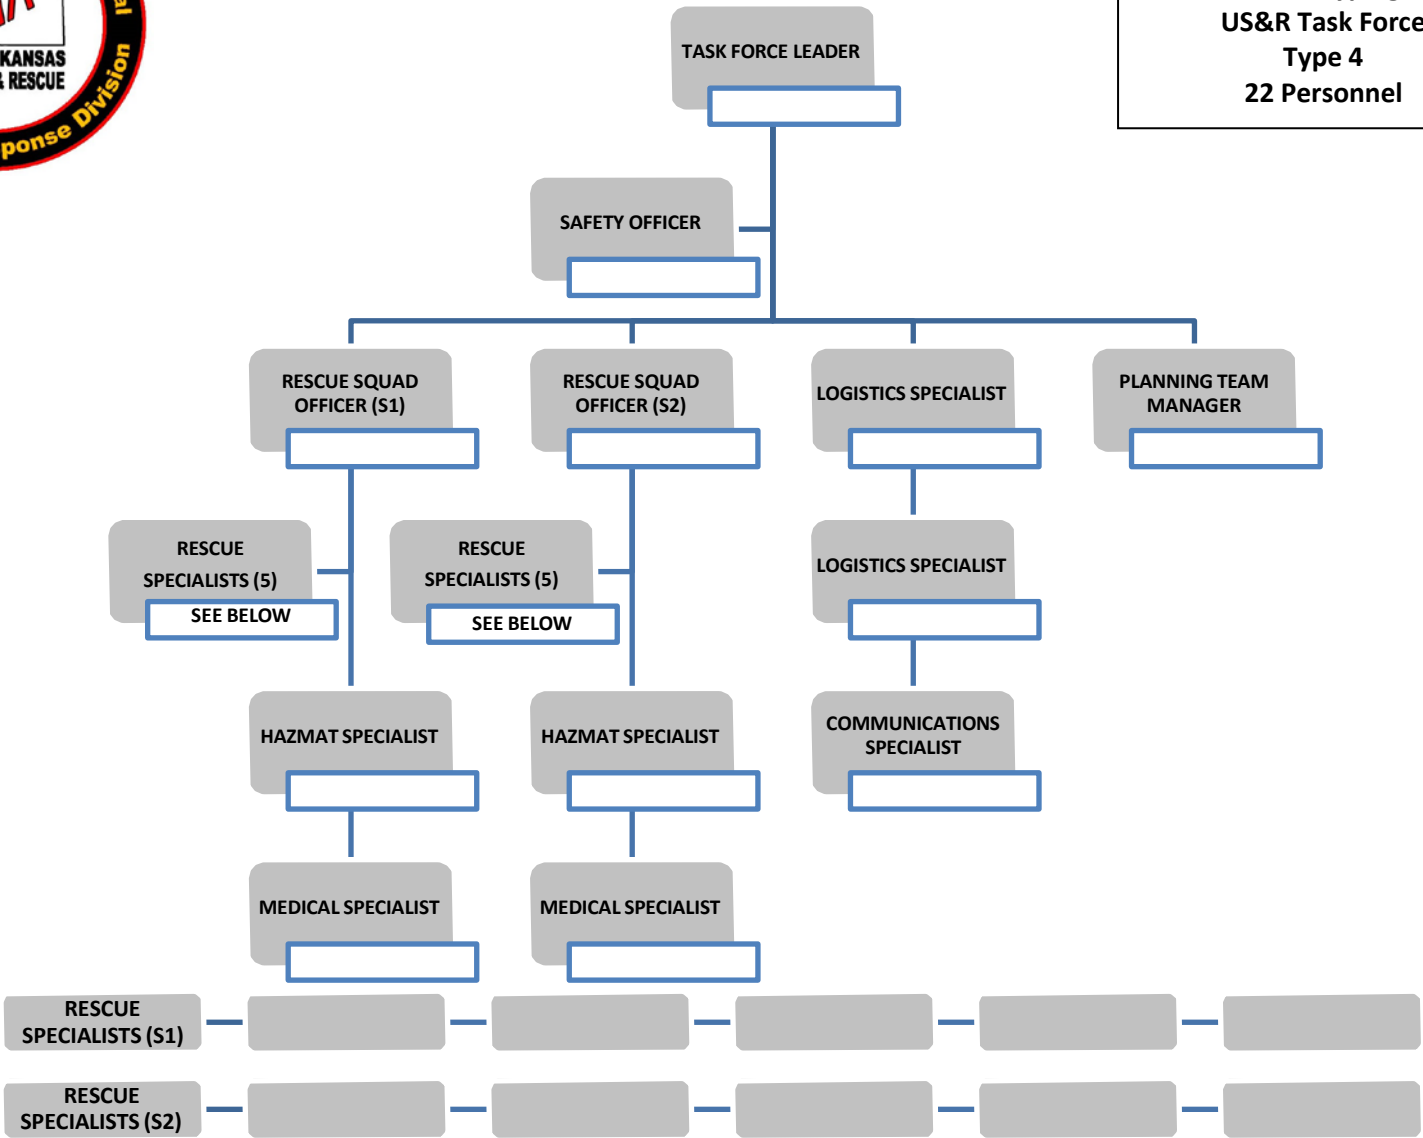

NIMS Typing
US&R Task Force
Type 4
22 Personnel

At least two (2) Rescue Specialists must be cross-trained as Technical Search Specialists * See current US&R resource typing document for additional details
 OSFM can add Canine Search Specialists, a Medical Team Manager (Physician), or a Structures Specialist (Engineer) based on incident needs