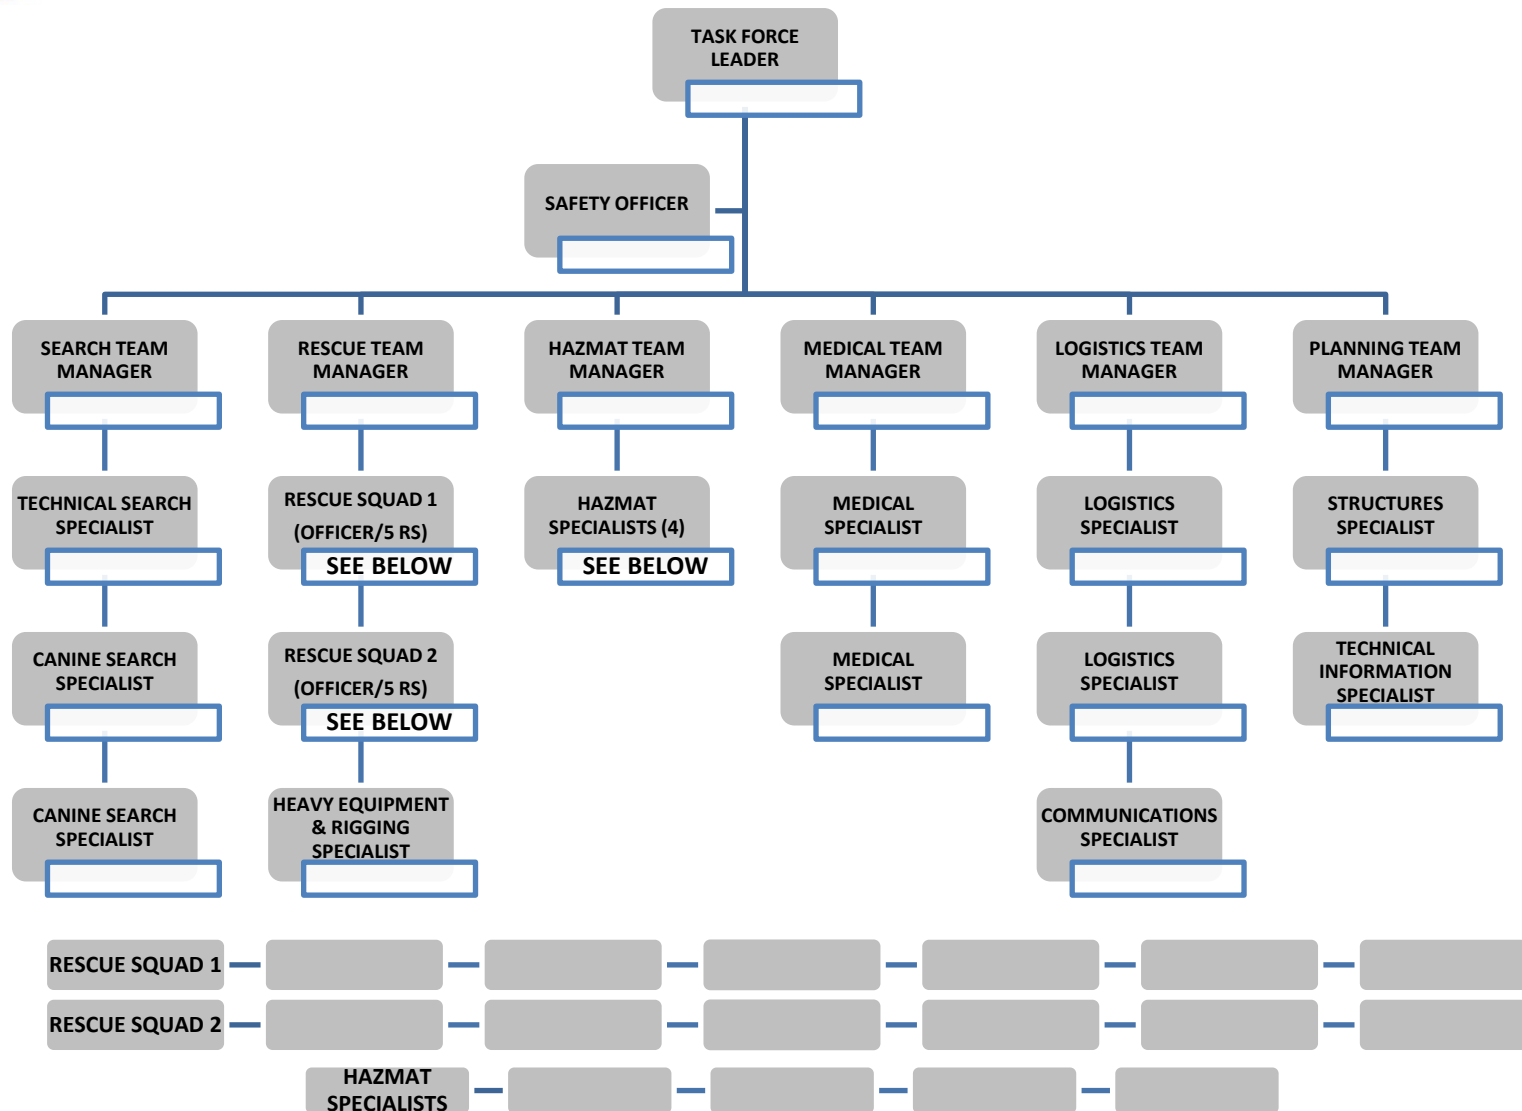

NIMS TYPING
US&R TASK FORCE – TYPE 3
35 PERSONNEL

See current US&R resource typing document for additional details