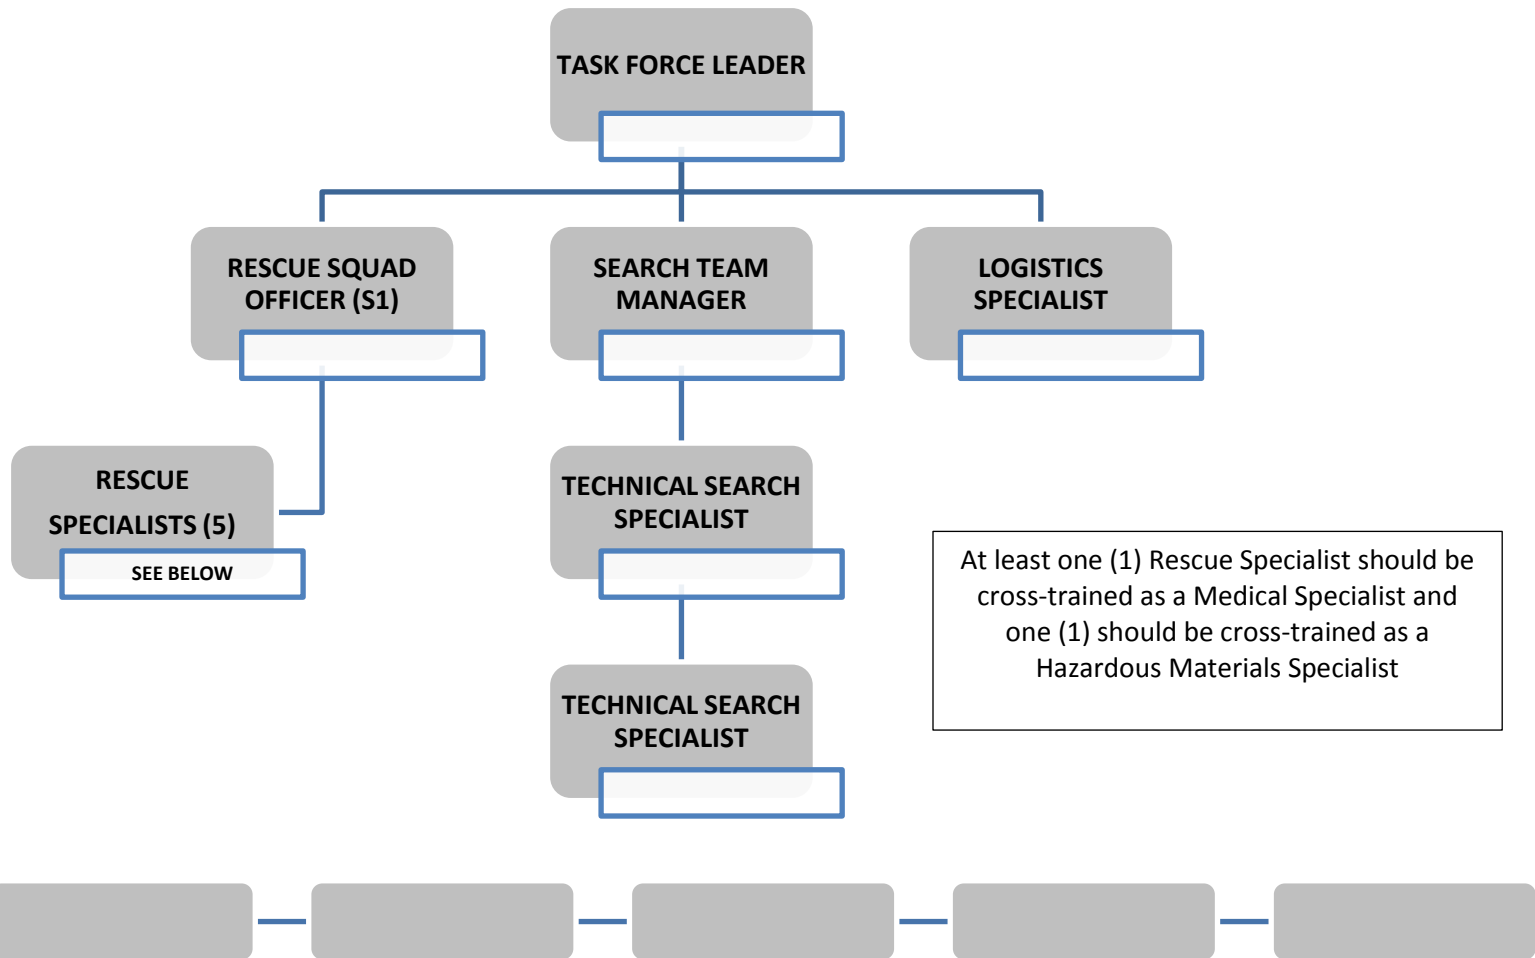

NIMS TYPING
TYPE 1 SC RESCUE TEAM
TYPE 2 SC SEARCH TEAM
11 PERSONNEL

See current US&R resource typing document for additional details
OSFM may add Canine Search Specialists, Medical Team Manager (Physician), or Structures Specialist (Engineer) based on incident needs.