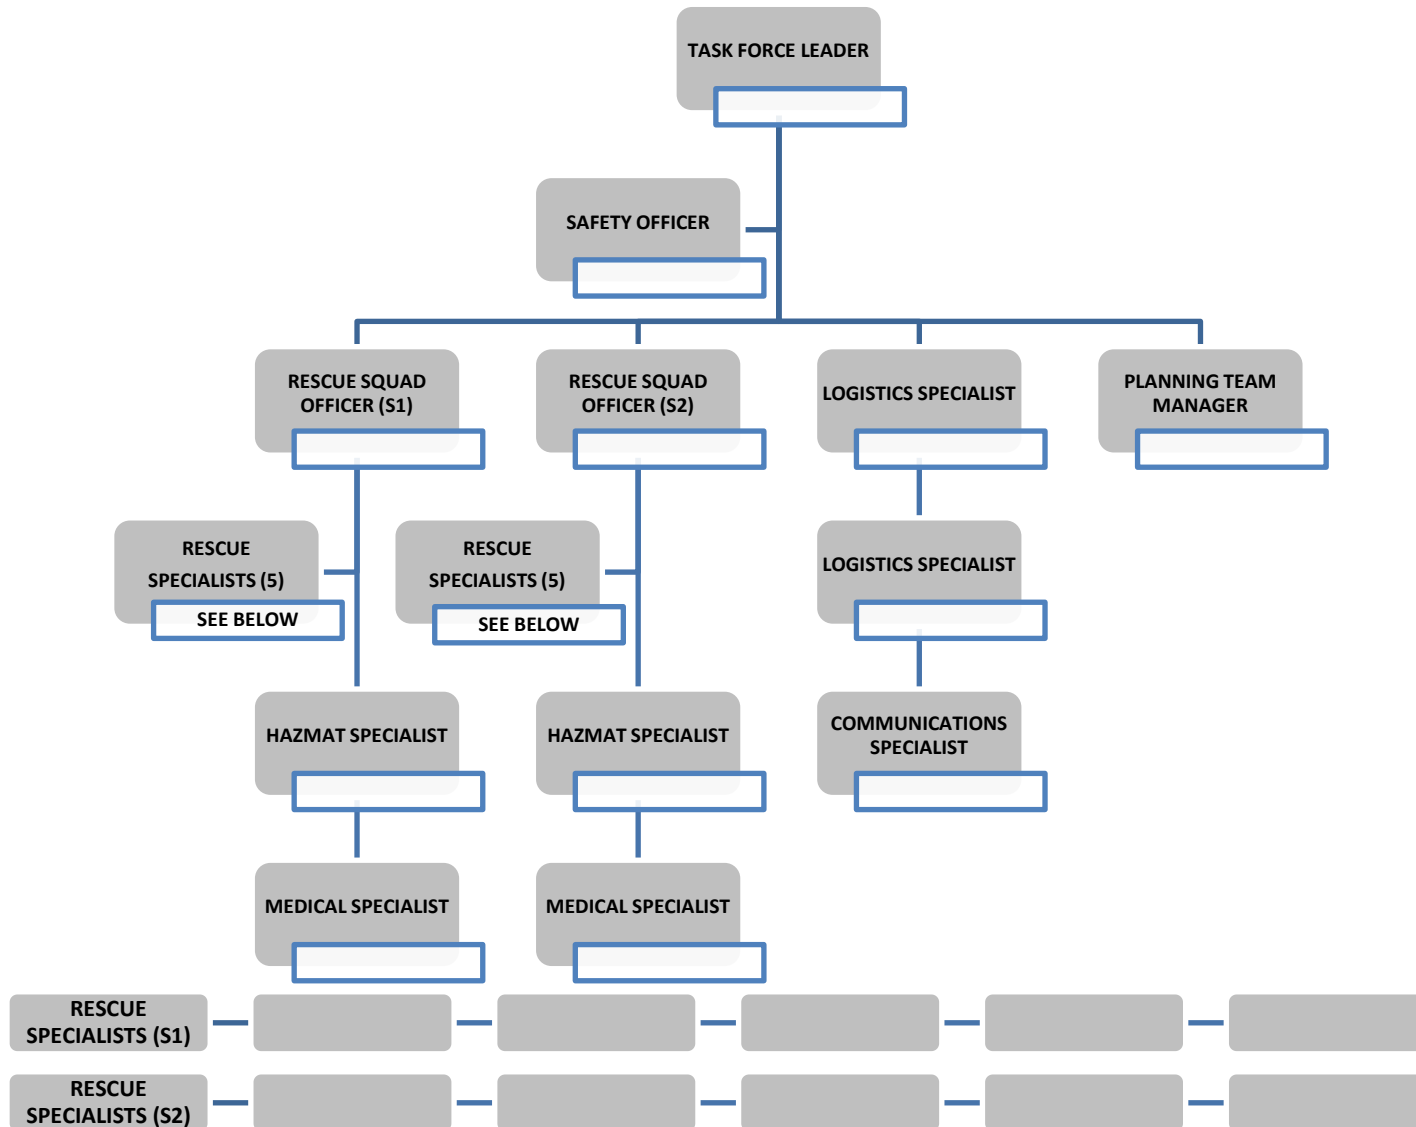

DESIGNATION:

NIMS TYPING:

DUTY OFFICER:

ACTIVATION:

PERSONNEL #:

DO #:

ACT #:

MONTH:

YEAR:

2 or more Rescue Specialists must be trained in wide area and technical search skills * See current US&R resource typing document for additional details